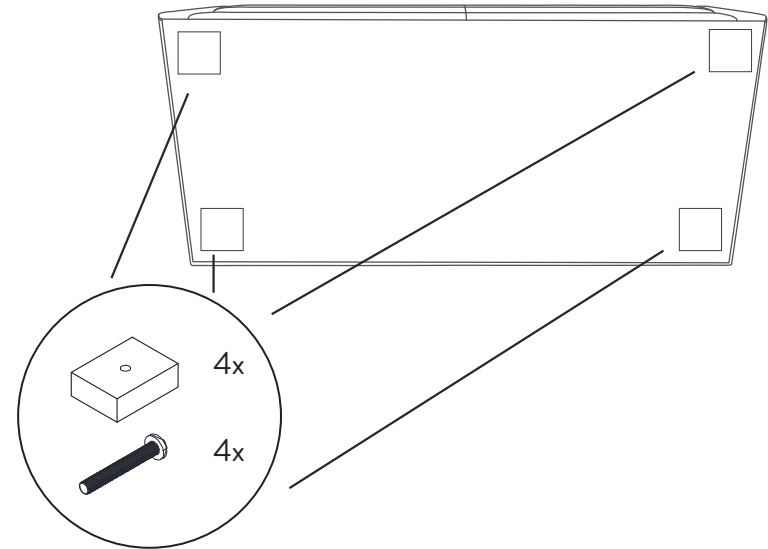

For more information on clean and care instructions, our product warranty and return policy, please visit our website.

support@noahome.com
noahome.com

Setting up your new sofa.

1. Position your sofa on its back side.
2. Locate the support legs.
3. Screw the support legs directly into the pre-positioned holes.
5. Flip the sofa carefully onto its support legs.